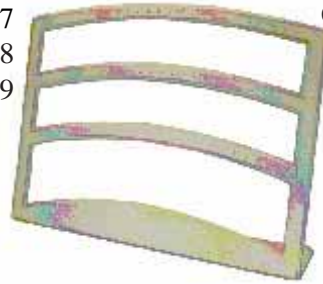

36 Pair Earring Display

Black Ref: 40-600-067
White Ref: 40-600-068
Champagne Ref: 40-600-069

330mm x 250mm x 73mm