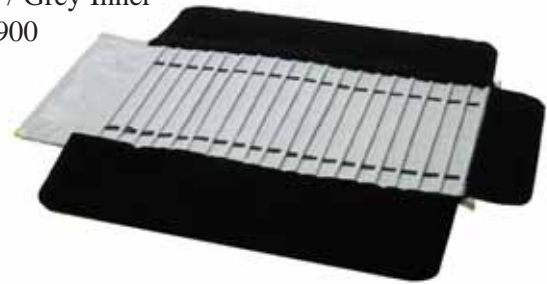

48 Pair Earring Roll
 Black Outer / Grey Inner
 Ref: 78-800-900

740mm x 235mm

12 Cushion Ring Roll
 Black Outer / Grey Inner
 Ref: 78-800-600

440mm x 230mm

20 Hook Bracelet Roll
 Black Outer / Grey Inner
 Ref: 78-801-900

525mm x 230mm

Single Necklet Fold Up
 Black Outer / Grey Inner
 Ref: 78-802-200

150mm x 220mm

4 Necklet Roll
 Black Outer / Grey Inner
 Ref: 78-803-200

870mm x 235mm

20 Hook Necklet Roll
 Black Outer / Grey Inner
 Ref: 78-802-300

700mm x 340mm

Bangle Roll
 Black Outer / Grey Inner
 Ref: 78-802-800

80mm x 295mm